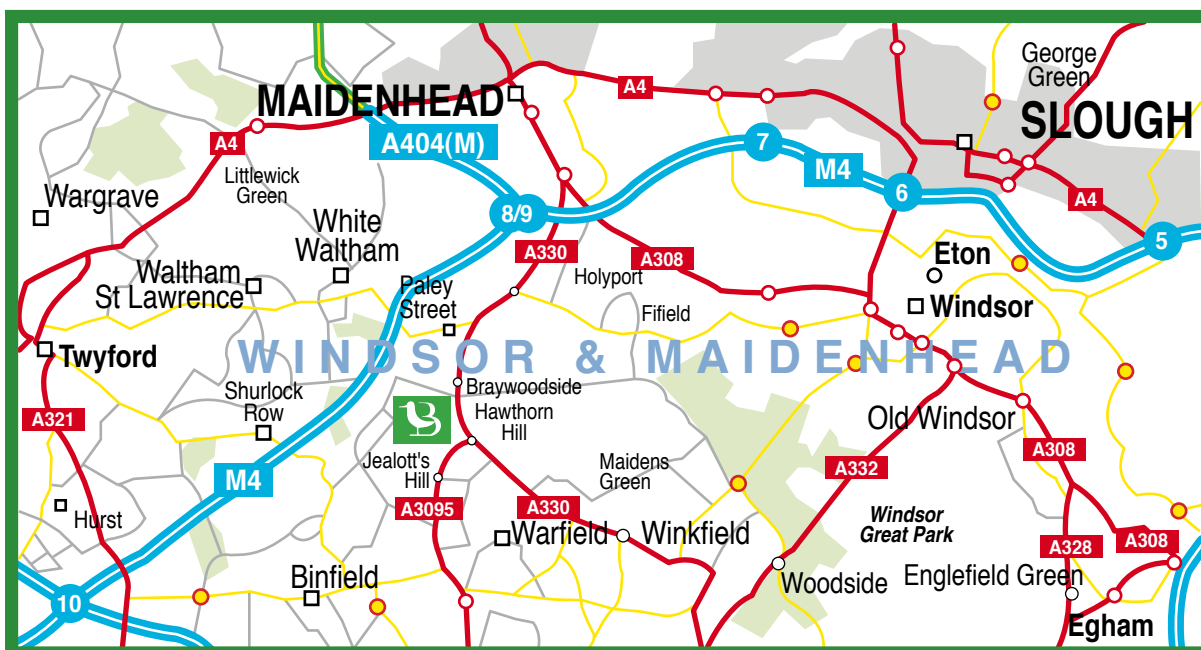

## How to find us...

Exit M4 at Junction 8/9 and pick up A308M. At first roundabout take the fourth exit to Ascot and Bracknell A330. Stay on this road for 3-4 miles to first roundabout. Bird Hills Golf Club is on the right.